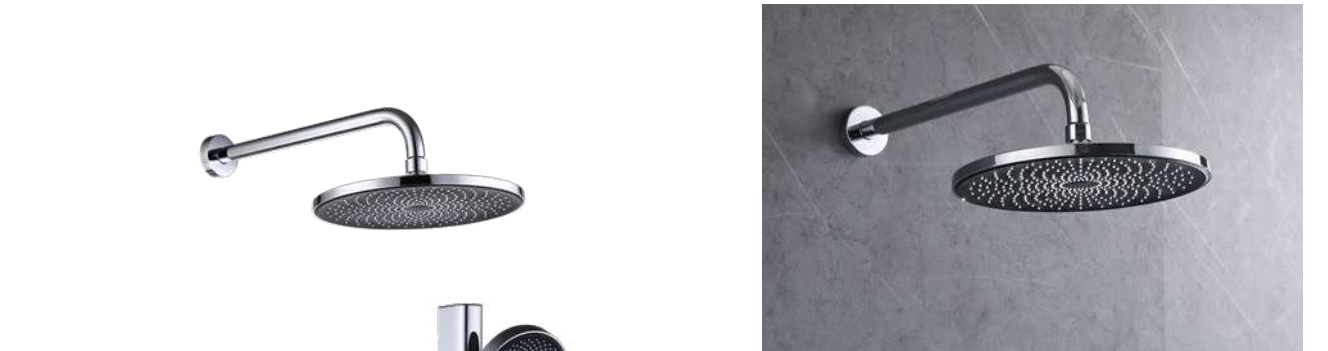

HY-9002GS
Concealed Shower
Finish: Chrome
暗装淋浴
颜色: 铬色

Concealed Shower
暗装淋浴花洒

暗装淋浴花洒 · Concealed Shower

HY-1001QH
Concealed Shower
Finish: Gun Gray
暗装淋浴
颜色: 枪灰

HY-1002QH
Concealed Shower
Finish: Gun Gray
暗装淋浴
颜色: 枪灰

Concealed Shower
暗装淋浴花洒

暗装淋浴花洒 · Concealed Shower

HY-1001HS
Concealed Shower
Finish: Black
暗装淋浴
颜色: 黑色

HY-1002HS
Concealed Shower
Finish: Black
暗装淋浴
颜色: 黑色

Concealed Shower
暗装淋浴花洒

暗装淋浴花洒 · Concealed Shower

HY-1001GS
Concealed Shower
Finish: Chrome
暗装淋浴
颜色: 铬色

HY-1002GS
Concealed Shower
Finish: Chrome
暗装淋浴
颜色: 铬色

Concealed Shower
暗装淋浴花洒

暗装淋浴花洒 · Concealed Shower

HY-1001LSJ
Concealed Shower
Finish: Brushed Gold
暗装淋浴
颜色: 拉丝金

HY-1002LSJ
Concealed Shower
Finish: Brushed Gold
暗装淋浴
颜色: 拉丝金

Concealed Shower
暗装淋浴花洒

暗装淋浴花洒 · Concealed Shower

HY-1002BS
Concealed Shower
Finish: white
暗装淋浴
颜色: 雅白

HY-1003GS
Concealed Shower
Finish: Chrome
暗装淋浴
颜色: 铬色